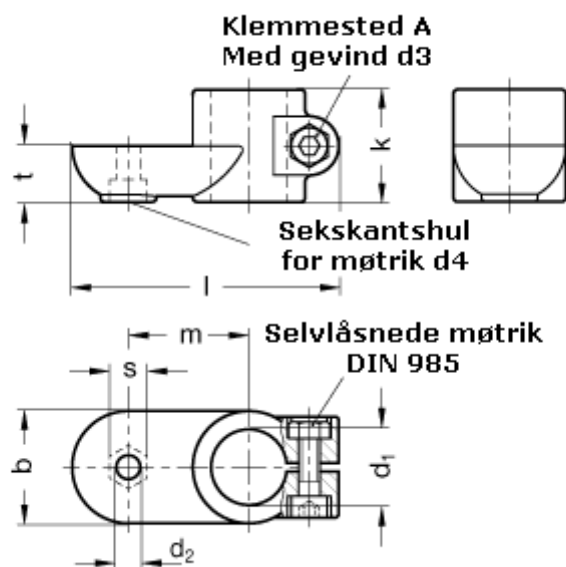

Article number: 20274B30IV2BL

Description: E+G Swivel clamp connector
GN274-B30-IV-2-BL

Measures

| | |
|----------|----------|
| b = 40 | s = 13 |
| d1 = B30 | t = 20.0 |
| d2 = 8.5 | |
| d3 = M 8 | |
| d4 = M 8 | |
| k = 40 | |
| l = 95 | |
| m = 43 | |